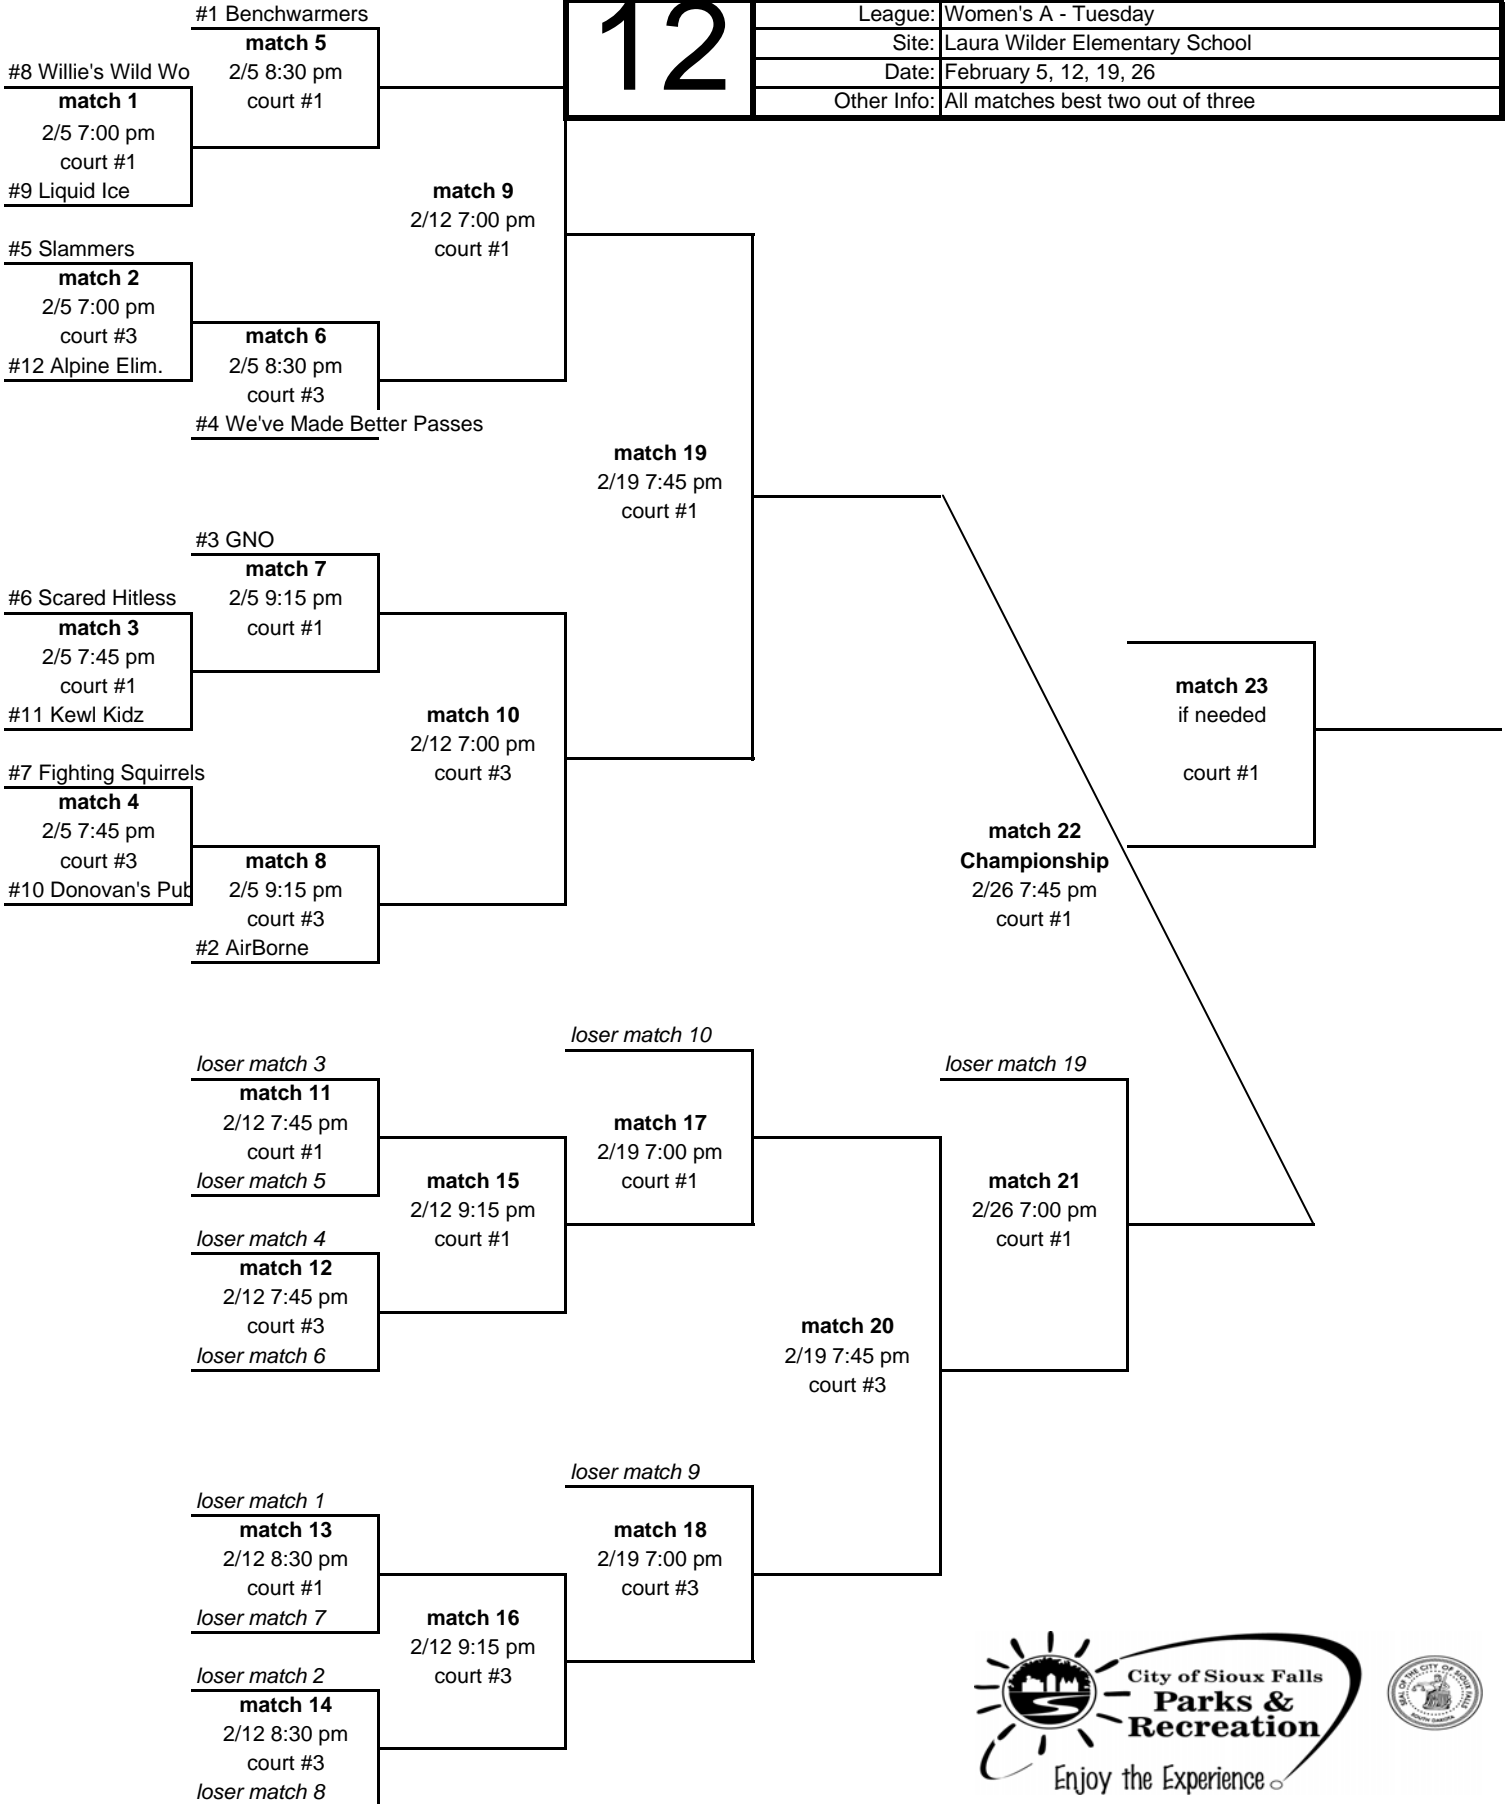

12

League:	Women's A - Tuesday
Site:	Laura Wilder Elementary School
Date:	February 5, 12, 19, 26
Other Info:	All matches best two out of three

**Sioux Falls Parks and Recreation
Women's A Volleyball - Tuesdays
Laura Wilder Elementary School
Referee Schedule**

Date	Match #	Time	Court	Referee from:
February 5th	1	7:00 pm	1	#11 Kewl Kidz
February 5th	2	7:00 pm	3	#10 Donovan's Pub
February 5th	3	7:45 pm	1	winner of match 1
February 5th	4	7:45 pm	3	winner of match 2
February 5th	5	8:30 pm	1	winner of match 3
February 5th	6	8:30 pm	3	winner of match 4
February 5th	7	9:15 pm	1	winner of match 5
February 5th	8	9:15 pm	3	winner of match 6
February 12th	9	7:00 pm	1	loser of match 3
February 12th	10	7:00 pm	3	loser of match 4
February 12th	11	7:45 pm	1	loser of match 1
February 12th	12	7:45 pm	3	loser of match 2
February 12th	13	8:30 pm	1	winner of match 11
February 12th	14	8:30 pm	3	winner of match 12
February 12th	15	9:15 pm	1	loser of match 13
February 12th	16	9:15 pm	3	loser of match 14
February 19th	17	7:00 pm	1	winner of match 9
February 19th	18	7:00 pm	3	winner of match 10
February 19th	19	7:45 pm	1	loser of match 17
February 19th	20	7:45 pm	3	loser of match 18
February 26th	21	7:00 pm	1	winner of match 19
February 26th	22	7:45 pm	1	loser of match 21
February 26th	23	if needed	1	loser of match 21