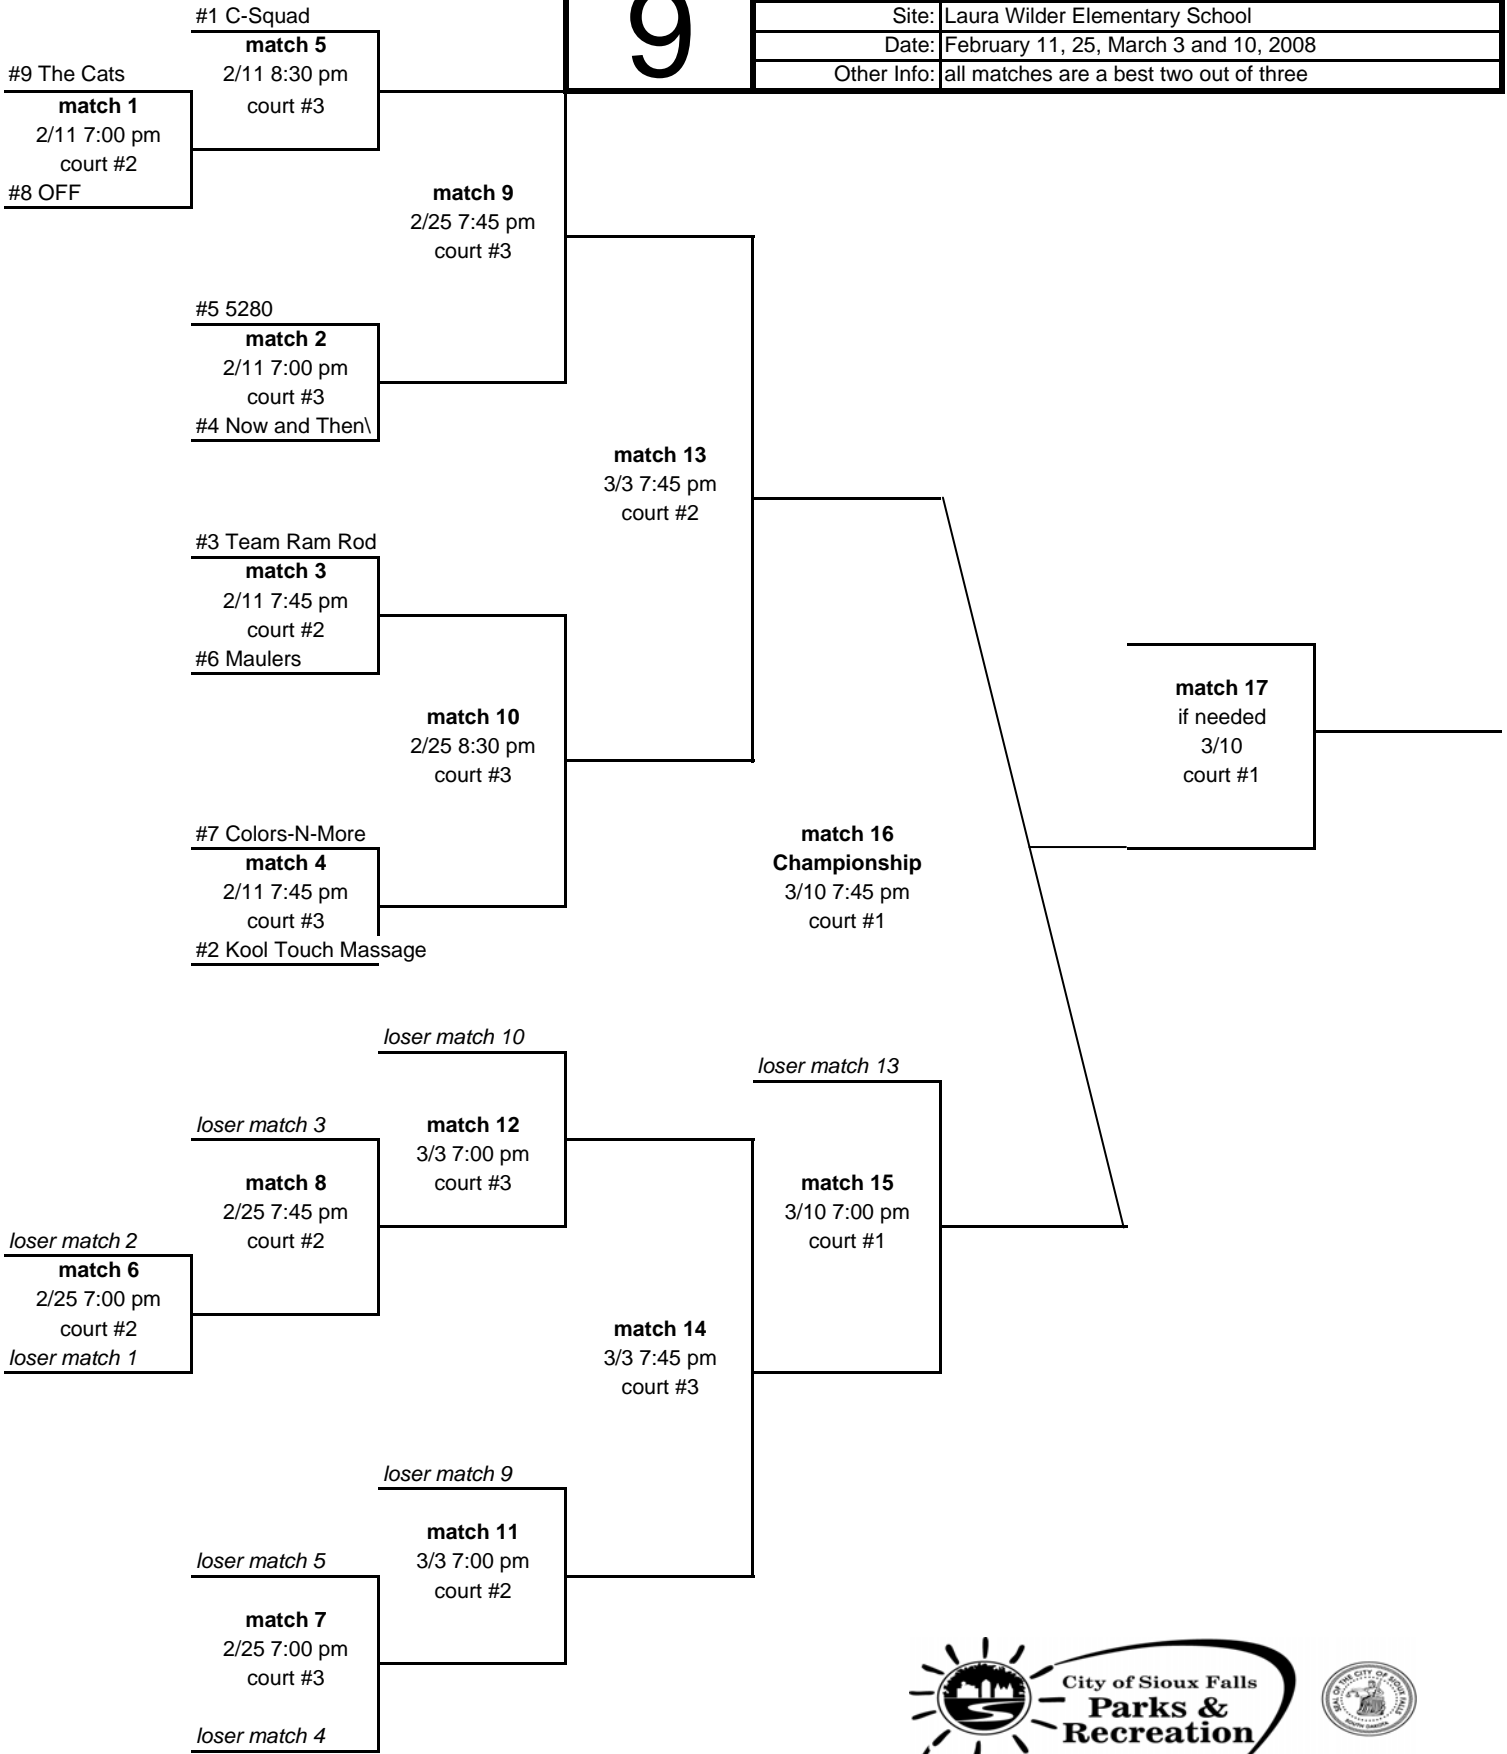

<b>9</b>	League:	Women's B - Mondays
	Site:	Laura Wilder Elementary School
	Date:	February 11, 25, March 3 and 10, 2008
	Other Info:	all matches are a best two out of three

**Sioux Falls Parks and Recreation  
Women's B - Mondays  
Laura Wilder Elementary School  
Referee Schedule**

<b>Date</b>	<b>Match #</b>	<b>Time</b>	<b>Court</b>	<b>Referee from:</b>
February 11th	1	7:00 PM	2	Maulers
February 11th	2	7:00 PM	3	Colors-N-More
February 11th	3	7:45 PM	2	The Cats
February 11th	4	7:45 PM	3	5280
February 11th	5	8:30 PM	3	Kool Touch Massage
February 25th	6	7:00 PM	2	Loser of match 3
February 25th	7	7:00 PM	3	Winner of match 5
February 25th	8	7:45 PM	2	Loser of match 6
February 25th	9	7:45 PM	3	Winner of match 7
February 25th	10	8:30 PM	3	Loser of match 9
March 3rd	11	7:00 PM	2	Winner of match 9
March 3rd	12	7:00 PM	3	Winner of match 10
March 3rd	13	7:45 PM	2	Loser of match 11
March 3rd	14	7:45 PM	3	Loser of match 12
March 10th	15	7:00 PM	1	Winner of match 13
March 10th	16	7:45 PM	1	Loser of match 15
March 10th	17	if needed	1	Loser of match 15