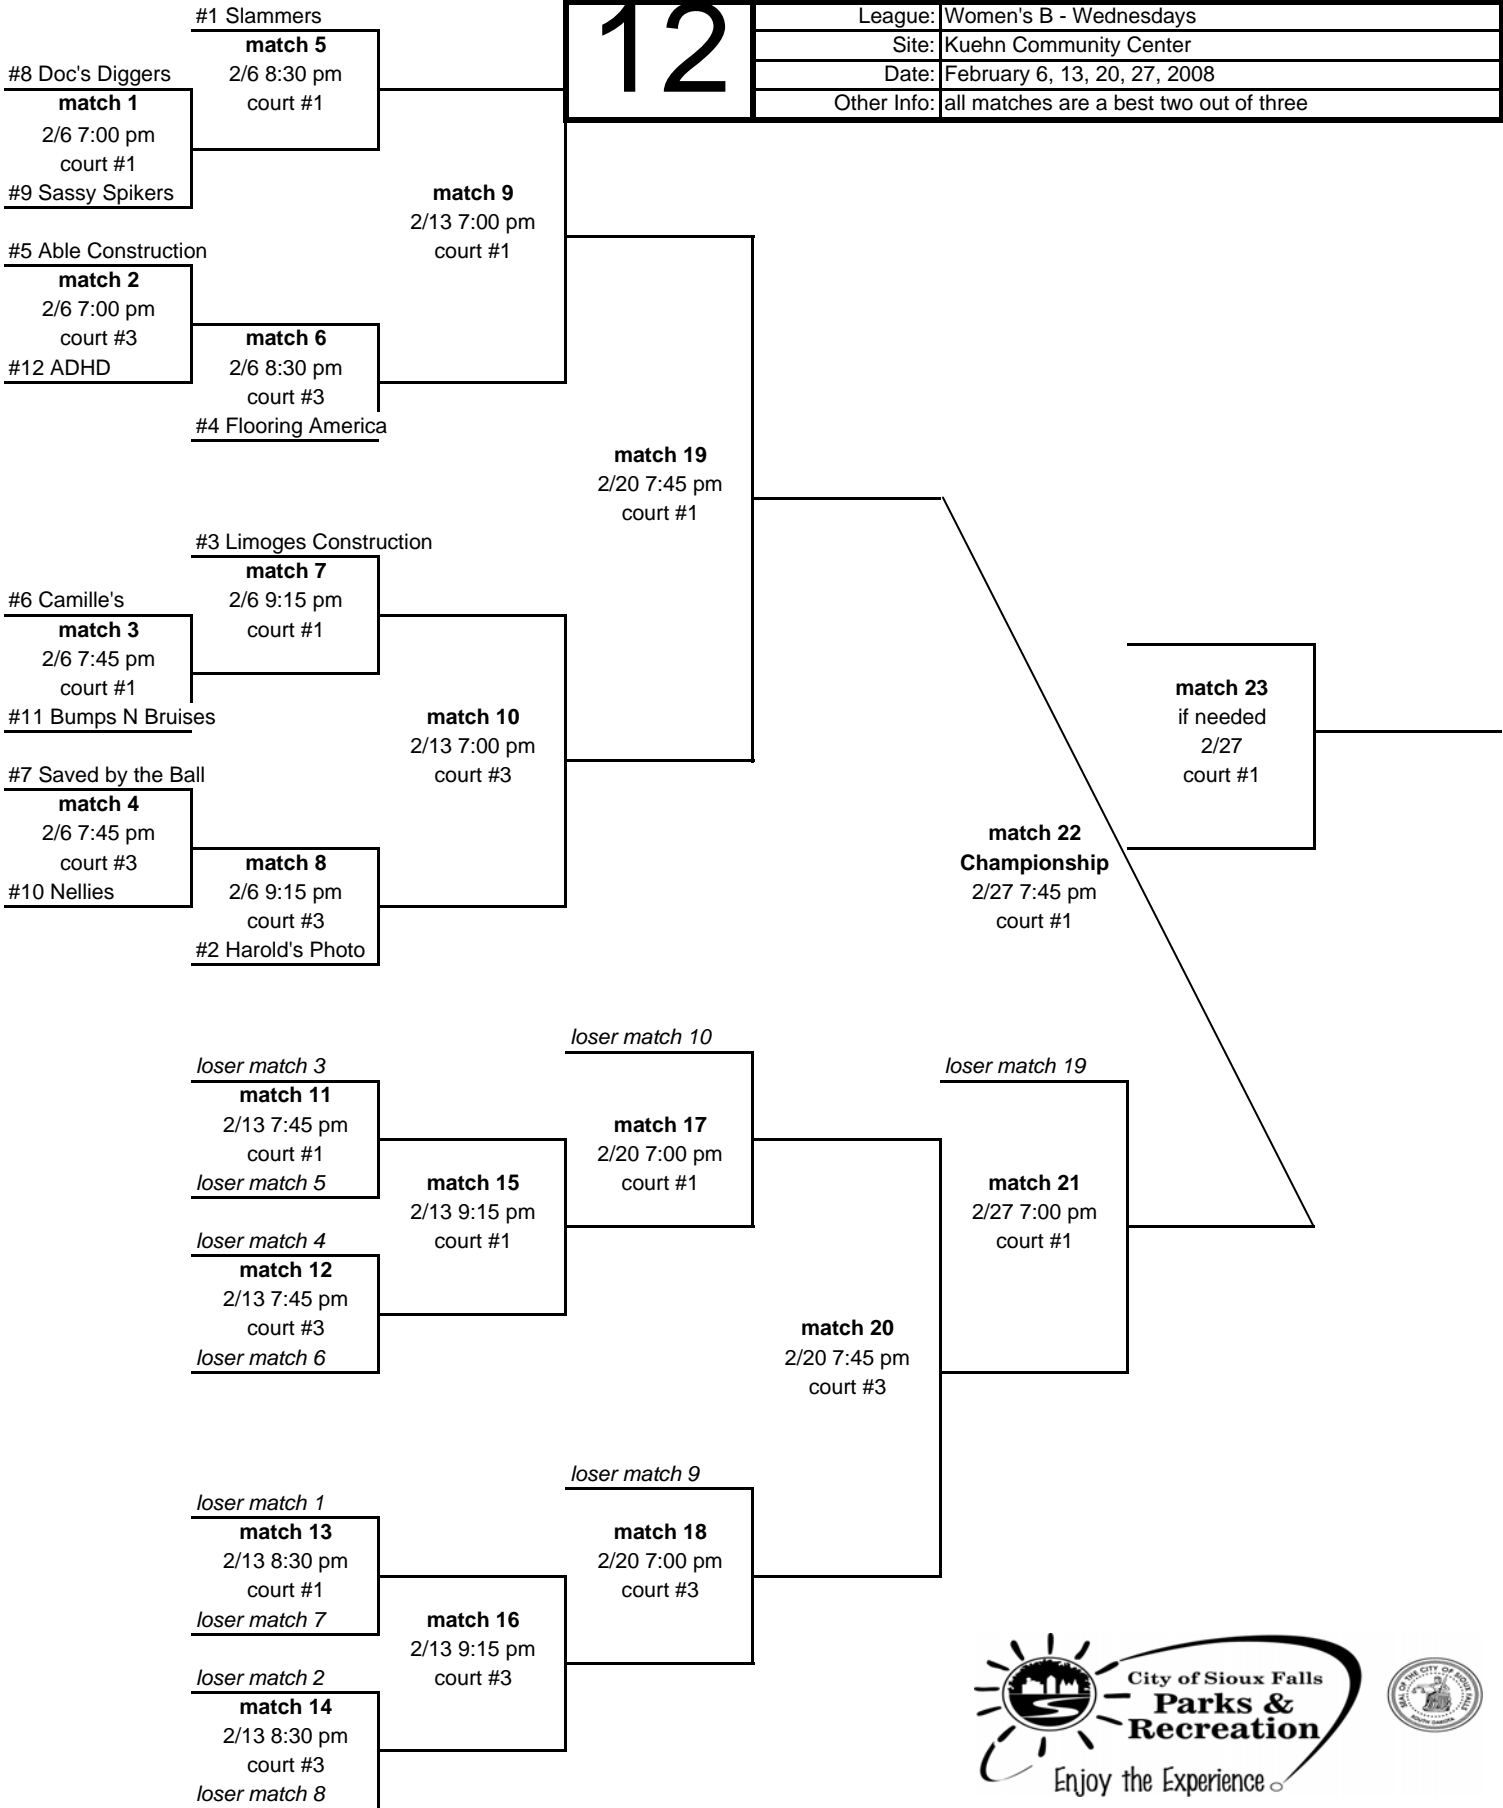

12

League:	Women's B - Wednesdays
Site:	Kuehn Community Center
Date:	February 6, 13, 20, 27, 2008
Other Info:	all matches are a best two out of three

**Sioux Falls Parks and Recreation
Women's B - Wednesdays
Kuehn Community Center
Referee Schedule**

Date	Match #	Time	Court	Referee from:
February 6th	1	7:00 pm	1	Bumps N Bruises
February 6th	2	7:00 pm	3	Nellies
February 6th	3	7:45 pm	1	Winner of match 1
February 6th	4	7:45 pm	3	Winner of match 2
February 6th	5	8:30 pm	1	Winner of match 3
February 6th	6	8:30 pm	3	Winner of match 4
February 6th	7	9:15 pm	1	Winner of match 5
February 6th	8	9:15 pm	3	Winner of match 6
February 13th	9	7:00 pm	1	Loser of match 5
February 13th	10	7:00 pm	3	Loser of match 6
February 13th	11	7:45 pm	1	Loser of match 7
February 13th	12	7:45 pm	3	Loser of match 8
February 13th	13	8:30 pm	1	Winner of match 11
February 13th	14	8:30 pm	3	Winner of match 12
February 13th	15	9:15 pm	1	Winner of match 13
February 13th	16	9:15 pm	3	Winner of match 14
February 20th	17	7:00 pm	1	Winner of match 9
February 20th	18	7:00 pm	3	Winner of match 10
February 20th	19	7:45 pm	1	Loser of match 17
February 20th	20	7:45 pm	3	Loser of match 18
February 27th	21	7:00 pm	1	Winner of match 19
February 27th	22	7:45 pm	1	Loser of match 21
February 27th	23	if needed	1	Loser of match 21