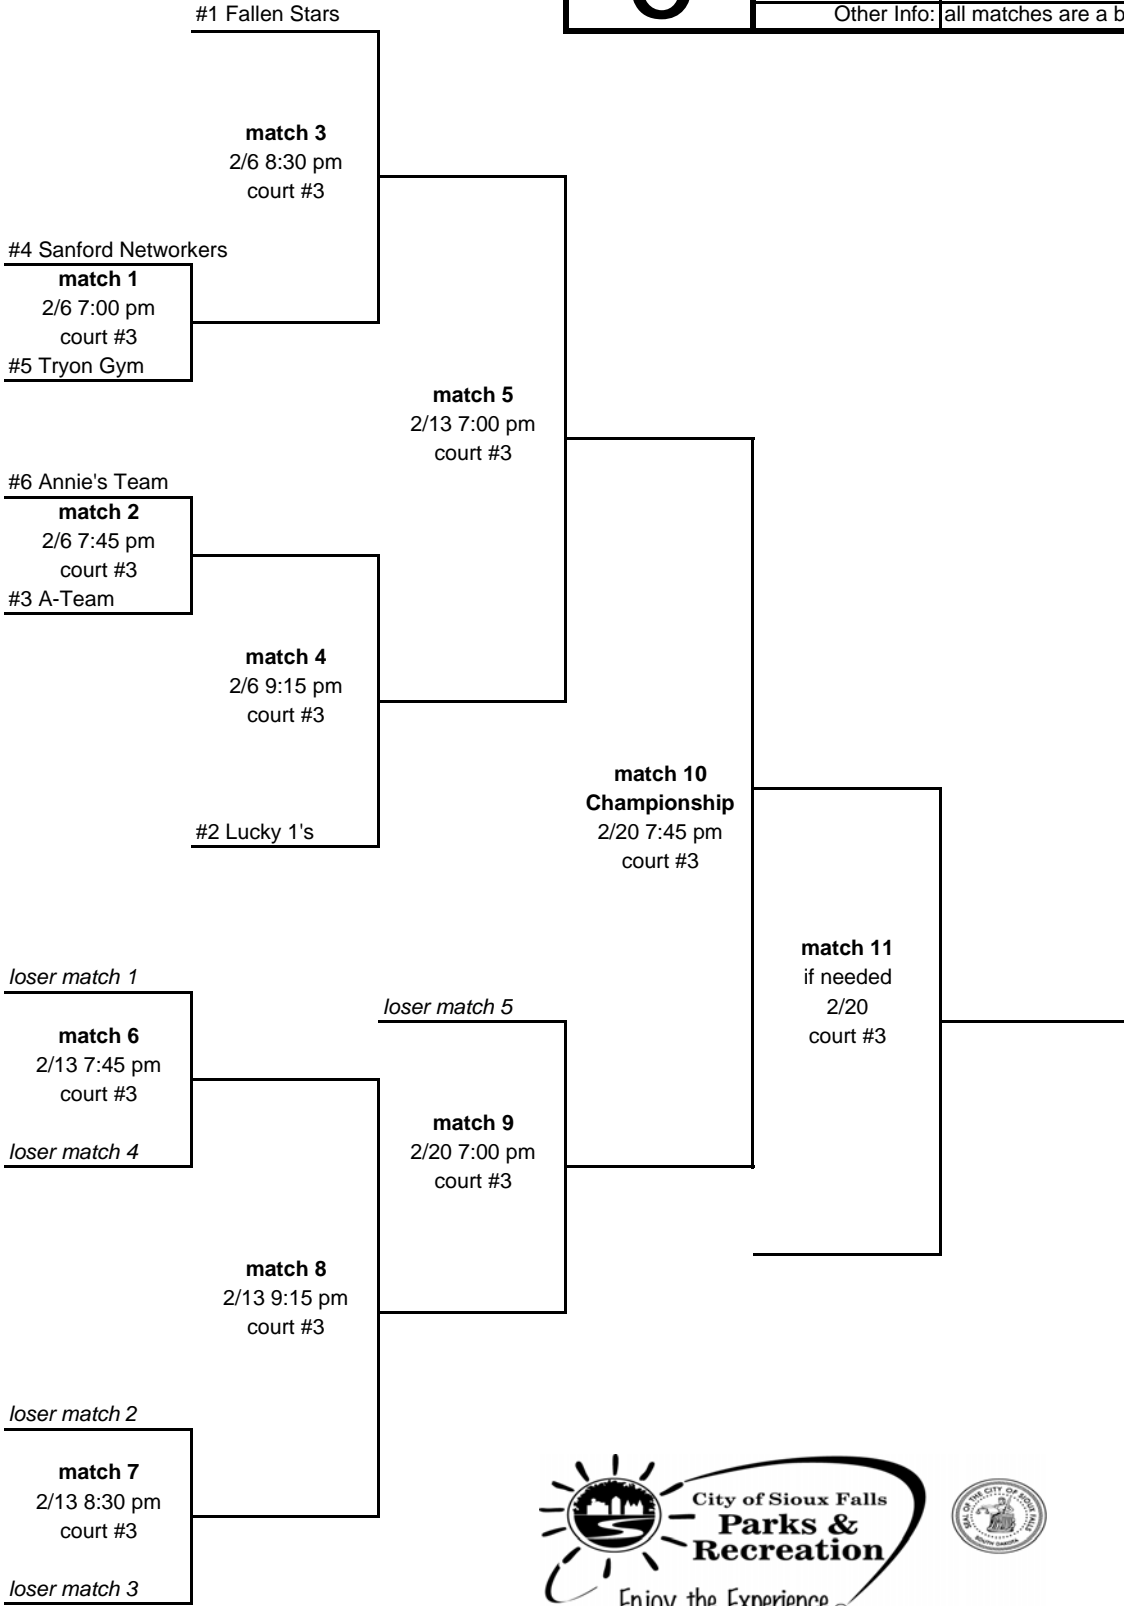

<h1>6</h1>	League:	Women's Classic - Wednesdays
	Site:	MariCar Community Center
	Date:	February 6th, 13th, and 20th, 2008
	Other Info:	all matches are a best two out of three

**Sioux Falls Parks and Recreation
Women's Classic - Wednesdays
MariCar Community Center
Referee Schedule**

Date	Match #	Time	Court	Two referees from:
February 6th	1	7:00 PM	3	#6 Annie's Team
February 6th	2	7:45 PM	3	#5 Tryon Gym
February 6th	3	8:30 PM	3	#3 A-Team
February 6th	4	9:15 PM	3	#1 Fallen Stars
February 13th	5	7:00 PM	3	Loser of match 1
February 13th	6	7:45 PM	3	Loser of match 2
February 13th	7	8:30 PM	3	winner of match 6
February 13th	8	9:15 PM	3	winner of match 7
Febraury 20th	9	7:00 PM	3	winner of match 5
Febraury 20th	10	7:45 PM	3	loser of match 9
Febraury 20th	11	if needed	3	loser of match 9