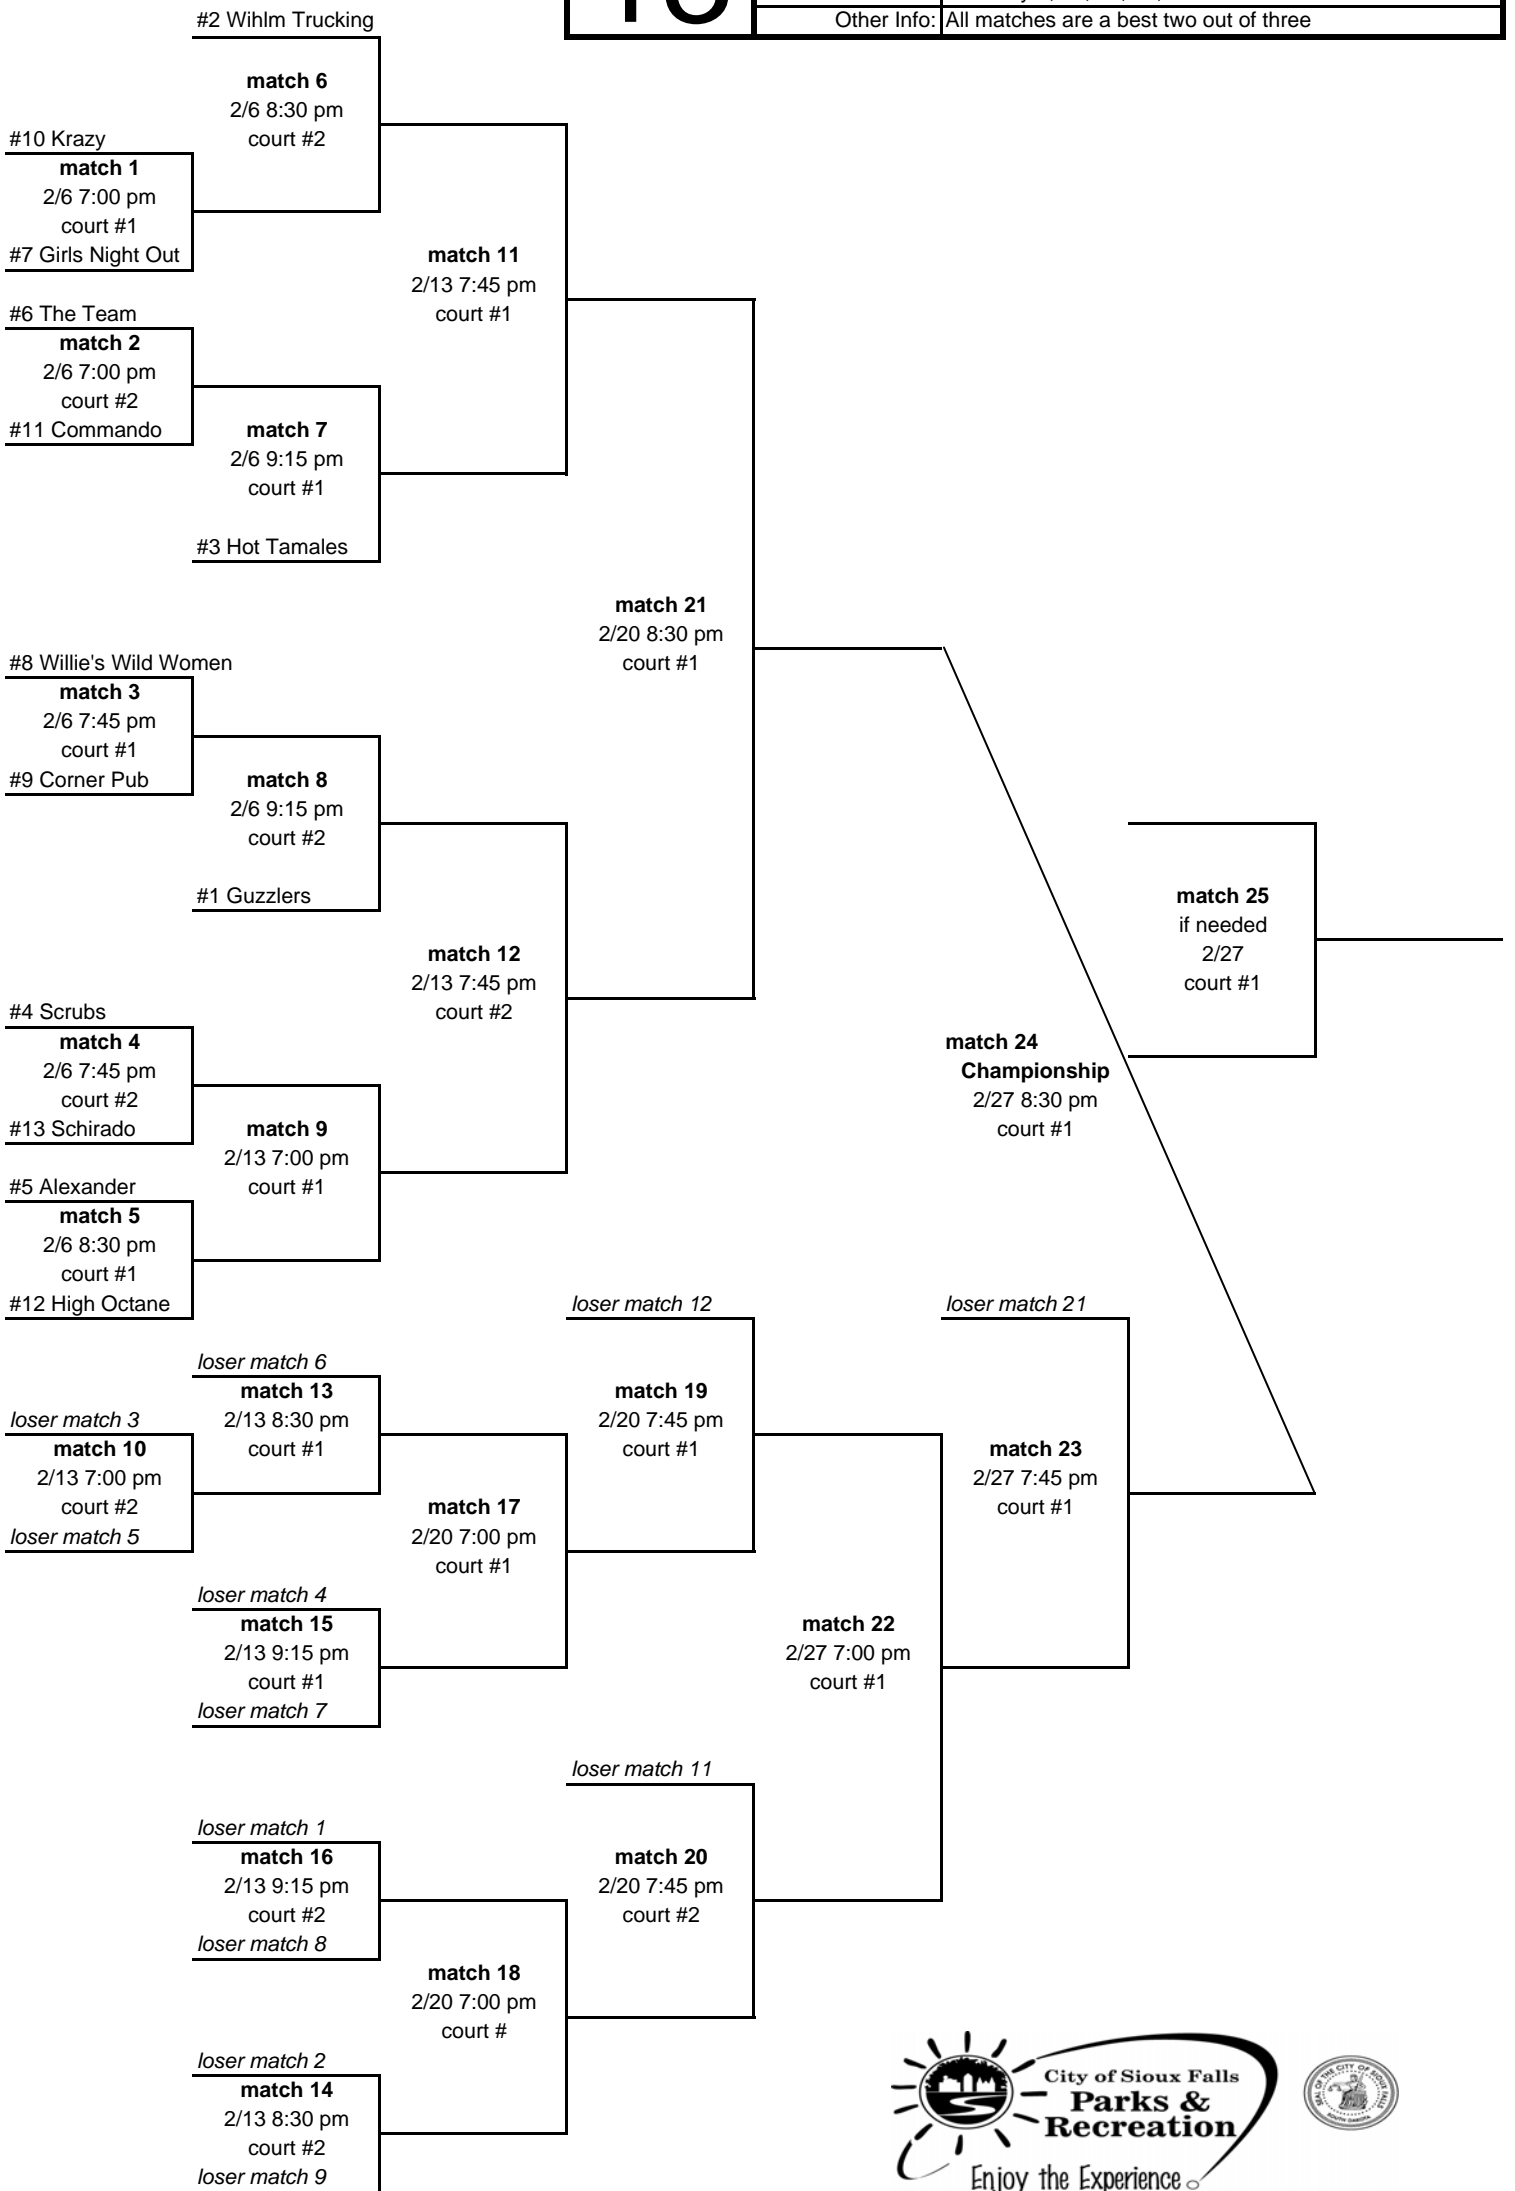

# 13

League:	Women's Lower Classic
Site:	MariCar Community Center
Date:	February 6, 13, 20, 27, 2008
Other Info:	All matches are a best two out of three

**Sioux Falls Parks and Recreation  
Women's Lower Classic - Wednesdays  
MariCar Community Center  
Referee Schedule**

<b>Date</b>	<b>Match #</b>	<b>Time</b>	<b>Court</b>	<b>Two referees from:</b>
February 6th	1	7:00 pm	1	Corner Pub
February 6th	2	7:00 pm	2	Schirado
February 6th	3	7:45 pm	1	High Octane
February 6th	4	7:45 pm	2	Wihlm Trucking
February 6th	5	8:30 pm	1	Hot Tamales
February 6th	6	8:30 pm	2	Guzzlers
February 6th	7	9:15 pm	1	Alexander
February 6th	8	9:15 pm	2	Winner of match 1
February 13th	9	7:00 pm	1	Winner of match 6
February 13th	10	7:00 pm	2	Winner of match 8
February 13th	11	7:45 pm	1	Loser of match 6
February 13th	12	7:45 pm	2	Winner of match 10
February 13th	13	8:30 pm	1	Loser of match 7
February 13th	14	8:30 pm	2	Loser of match 8
February 13th	15	9:15 pm	1	Winner of match 13
February 13th	16	9:15 pm	2	Winner of match 14
February 20th	17	7:00 pm	1	Loser of match 12
February 20th	18	7:00 pm	2	Loser of match 11
February 20th	19	7:45 pm	1	Winner of match 11
February 20th	20	7:45 pm	2	Winner of match 12
February 20th	21	8:30 pm	1	Winner of match 19
February 27th	22	7:00 pm	1	Loser of match 21
February 27th	23	7:45 pm	1	Winner of match 21
February 27th	24	8:30 pm	1	Loser of match 23
February 27th	25	if needed	1	Loser of match 23